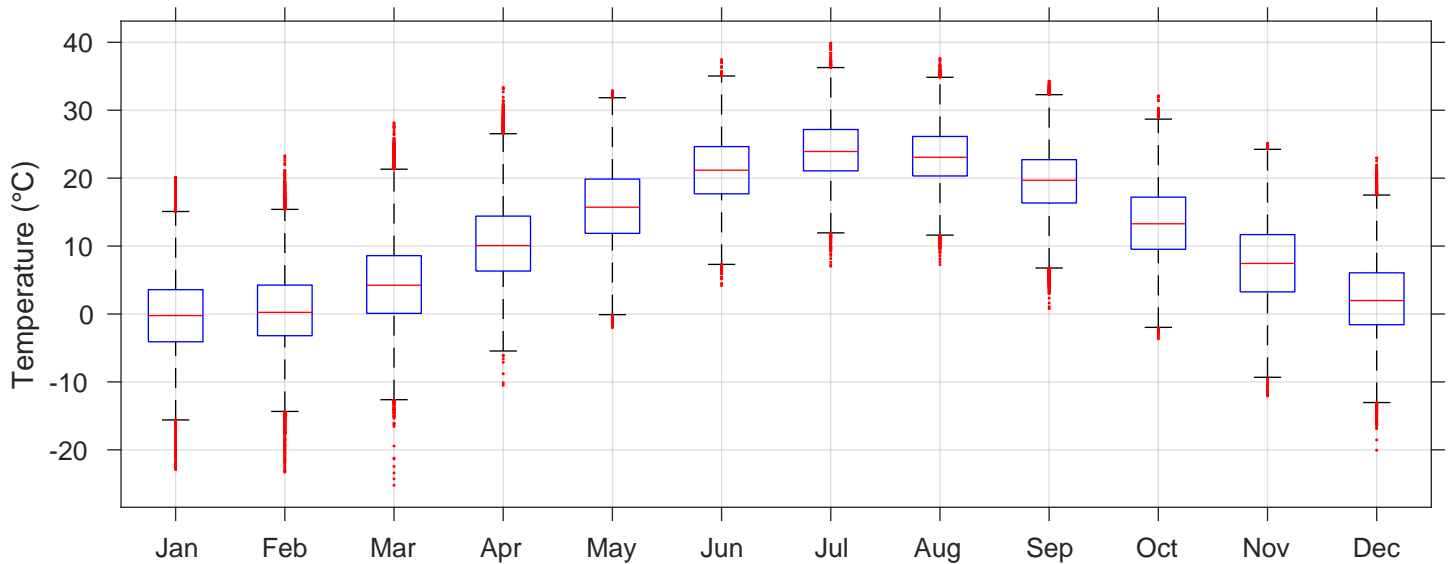

### Princeton Temperature (METEOBLUE)

MON	MIN	MEAN	MEDIAN	MAX
Jan	-22.9	-0.3	-0.2	20.1
Feb	-23.2	0.5	0.2	23.3
Mar	-25.2	4.5	4.2	28.2
Apr	-10.5	10.5	10.1	33.3
May	-2.0	16.1	15.7	32.9
Jun	4.2	21.2	21.2	37.5
Jul	7.1	24.1	23.9	39.9
Aug	7.3	23.2	23.1	37.6
Sep	0.8	19.5	19.7	34.3
Oct	-3.6	13.3	13.3	32.1
Nov	-12.1	7.5	7.4	25.1
Dec	-20.1	2.4	2.0	23.0